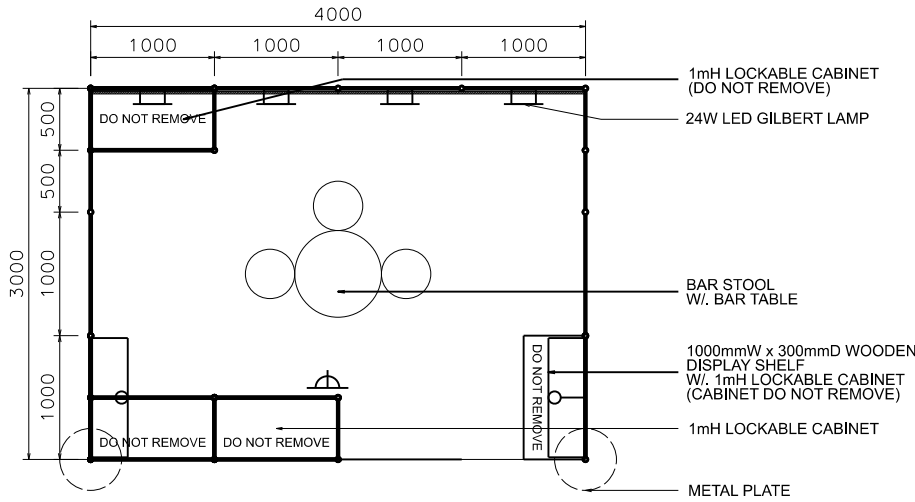

4m X 3m Deluxe Booth A

4米乘3米標準攤位 A

PLAN

PERSPECTIVE

ELEVATION

BOOTH SPECIFICATIONS		QTY.
	1000W x 500D x 1000H LOCKABLE CABINET	4
	1000W x 300D WOODEN DISPLAY SHELF	4
	1980W x 1000H FOAMBOARD FASCIA	1
	1930mmW X 2750mmH POSTER AREA GRAPHIC PROVIDED BY EXHIBITOR, PRINTED BY CONTRACTOR	1
	1980mmW X 1000mmH POSTER GRAPHIC PROVIDED BY EXHIBITOR, PRINTED BY CONTRACTOR	1
	24W LED GILBERT LAMP	4
	13W LED LAMP LONGARMED SPOTLIGHT (YELLOW LIGHT)	2
	500W SOCKET	1
	700 mmW BAR TABLE	1
	BAR STOOL	3
	RUBBISH BIN & CARPET (12sqm.)	