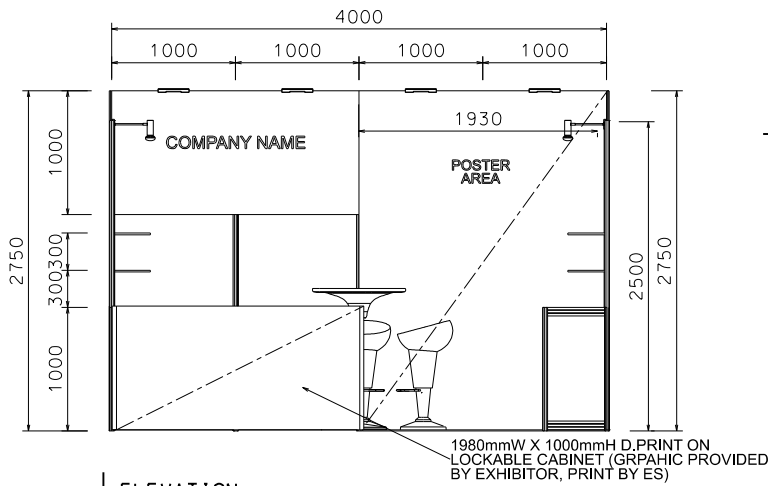

4m X 3m Deluxe Booth A

4米乘3米標準攤位 A

PLAN

PERSPECTIVE

ELEVATION

BOOTH SPECIFICATIONS		QTY.
	1000W x 500D x 1000H LOCKABLE CABINET	4
	1000W x 300D WOODEN DISPLAY SHELF	4
	1980W x 1000H FOAMBOARD FASCIA	1
	1930mmW X 2750mmH POSTER AREA GRAPHIC PROVIDED BY EXHIBITOR, PRINTED BY CONTRACTOR	1
	1980mmW X 1000mmH POSTER GRAPHIC PROVIDED BY EXHIBITOR, PRINTED BY CONTRACTOR	1
	24W LED GILBERT LAMP	4
	13W LED LAMP LONGARMED SPOTLIGHT (YELLOW LIGHT)	2
	500W SOCKET	1
	700 mmW BAR TABLE	1
	BAR STOOL	3
	RUBBISH BIN & CARPET (12sqm.)	