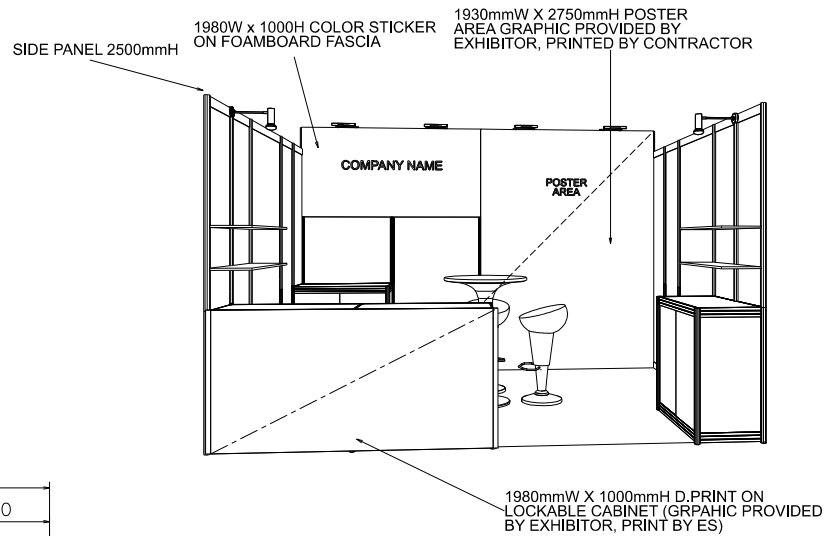

4m X 3m Deluxe Booth A

4米乘3米標準攤位 A

PLAN

PERSPECTIVE

ELEVATION

BOOTH SPECIFICATIONS		QTY.
	1000W x 500D x 1000H LOCKABLE CABINET	4
	1000W x 300D WOODEN DISPLAY SHELF	4
	1980W x 1000H FOAMBOARD FASCIA	1
	1930mmW X 2750mmH POSTER AREA GRAPHIC PROVIDED BY EXHIBITOR, PRINTED BY CONTRACTOR	1
	1980mmW X 1000mmH POSTER GRAPHIC PROVIDED BY EXHIBITOR, PRINTED BY CONTRACTOR	1
	24W LED GILBERT LAMP	4
	13W LED LAMP LONGARMED SPOTLIGHT (YELLOW LIGHT)	2
	500W SOCKET	1
	700 mmW BAR TABLE	1
	BAR STOOL	3
	RUBBISH BIN & CARPET (12sqm.)	