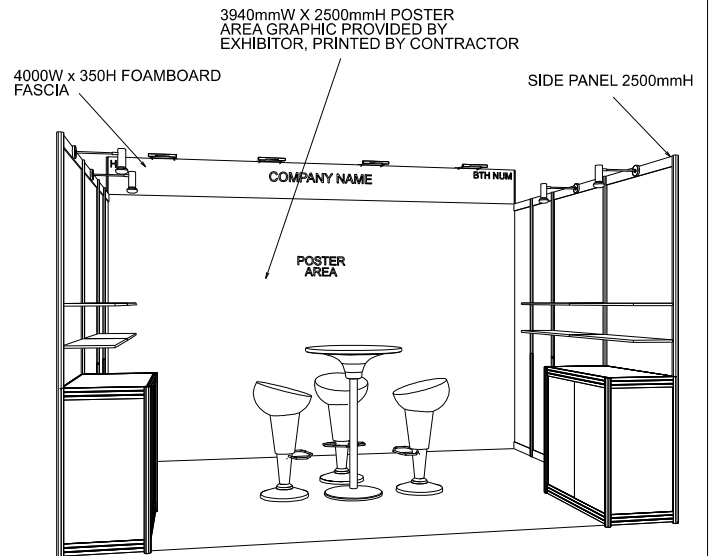

4m X 3m Deluxe Booth B

4米乘3米標準攤位

PLAN

PERSPECTIVE

ELEVATION

BOOTH SPECIFICATIONS		QTY.
	1000W x 500D x 1000H LOCKABLE CABINET	2
	1000W x 300D WOODEN DISPLAY SHELF	8
	4000W x 350H FOAMBOARD FASCIA	1
	3940mmW X 2500mmH POSTER AREA GRAPHIC PROVIDED BY EXHIBITOR, PRINTED BY CONTRACTOR	1
	13W LED LAMP LONGARMED SPOTLIGHT (YELLOW LIGHT)	4
	24W LED GILBERT LAMP	4
	500W SOCKET	1
	700 mmW BAR TABLE	1
	BAR STOOL	3
	RUBBISH BIN & CARPET (12sqm.)	