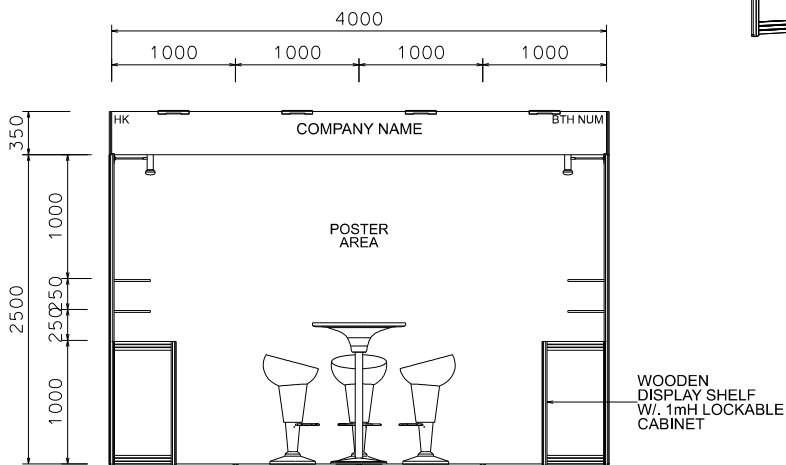

4m X 3m Deluxe Booth B

4米乘3米標準攤位

PLAN

PERSPECTIVE

ELEVATION

BOOTH SPECIFICATIONS		QTY.
	1000W x 500D x 1000H LOCKABLE CABINET	2
	1000W x 300D WOODEN DISPLAY SHELF	8
	4000W x 350H FOAMBOARD FASCIA	1
	3940mmW X 2500mmH POSTER AREA GRAPHIC PROVIDED BY EXHIBITOR, PRINTED BY CONTRACTOR	1
	13W LED LAMP LONGARMED SPOTLIGHT (YELLOW LIGHT)	4
	24W LED GILBERT LAMP	4
	500W SOCKET	1
	700 mmW BAR TABLE	1
	BAR STOOL	3
	RUBBISH BIN & CARPET (12sqm.)	