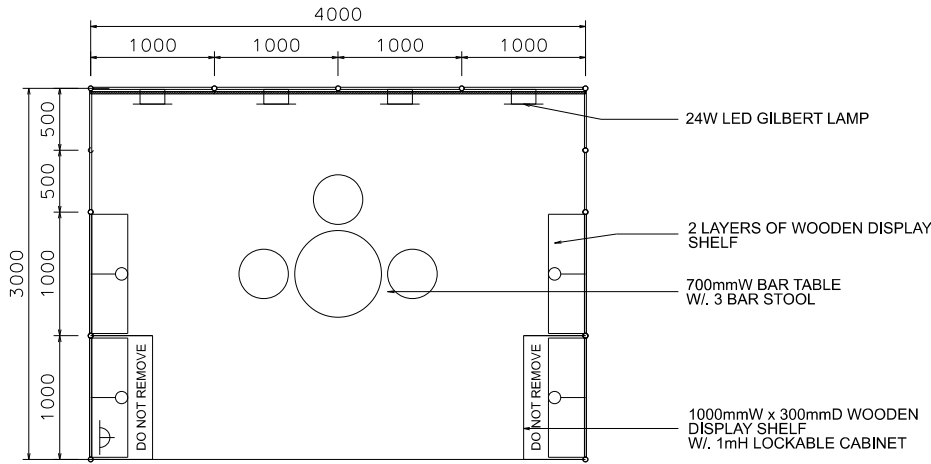

4m X 3m Deluxe Booth B

4米乘3米標準攤位

PLAN

PERSPECTIVE

ELEVATION

BOOTH SPECIFICATIONS		QTY.
	1000W x 500D x 1000H LOCKABLE CABINET	2
	1000W x 300D WOODEN DISPLAY SHELF	8
	4000W x 350H FOAMBOARD FASCIA	1
	3940mmW X 2500mmH POSTER AREA GRAPHIC PROVIDED BY EXHIBITOR, PRINTED BY CONTRACTOR	1
	13W LED LAMP LONGARMED SPOTLIGHT (YELLOW LIGHT)	4
	24W LED GILBERT LAMP	4
	500W SOCKET	1
	700 mmW BAR TABLE	1
	BAR STOOL	3
	RUBBISH BIN & CARPET (12sqm.)	