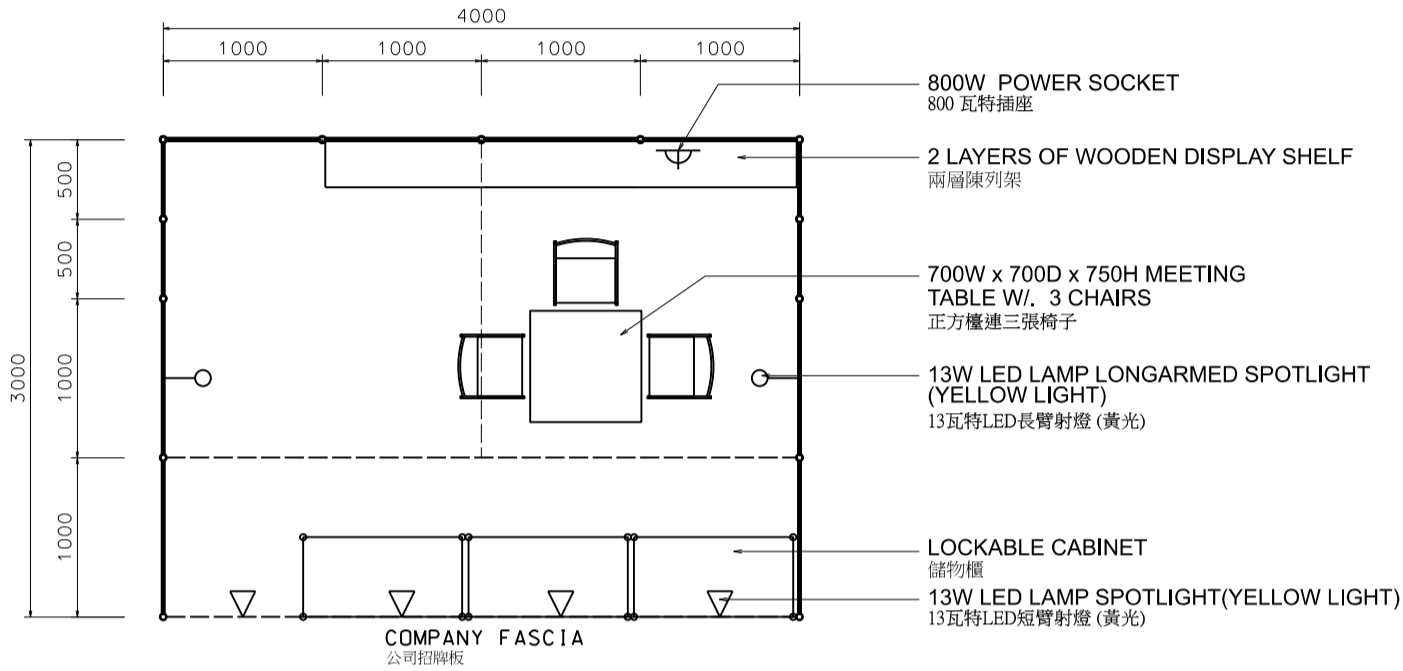

4M x 3M Standard Booth

四米乘三米標準攤位

PLAN
平面圖

PERSPECTIVE
透視圖

ELEVATION
立面圖

BOOTH SPECIFICATIONS		QTY.
	1000W x 500D x 750H LOCKABLE CABINET 儲物櫃	3
	3000W x 300D WOODEN DISPLAY SHELF 陳列架	2
	700W x 700D x 750H MEETING TABLE 正方檯	1
	BLACK LEATHER CHAIR 椅子	3
	13W LED LAMP SPOTLIGHT(YELLOW LIGHT) 13瓦特LED短臂射燈 (黃光)	4
	13W LED LAMP LONGARMED SPOTLIGHT (YELLOW LIGHT) 13瓦特LED長臂射燈 (黃光)	2
	800W SOCKET 800瓦特插座	1
	CEILING BEAM 天花橫樑	6M
	RUBBISH BIN & CARPET (12sqm.) 垃圾桶 & 地毯	