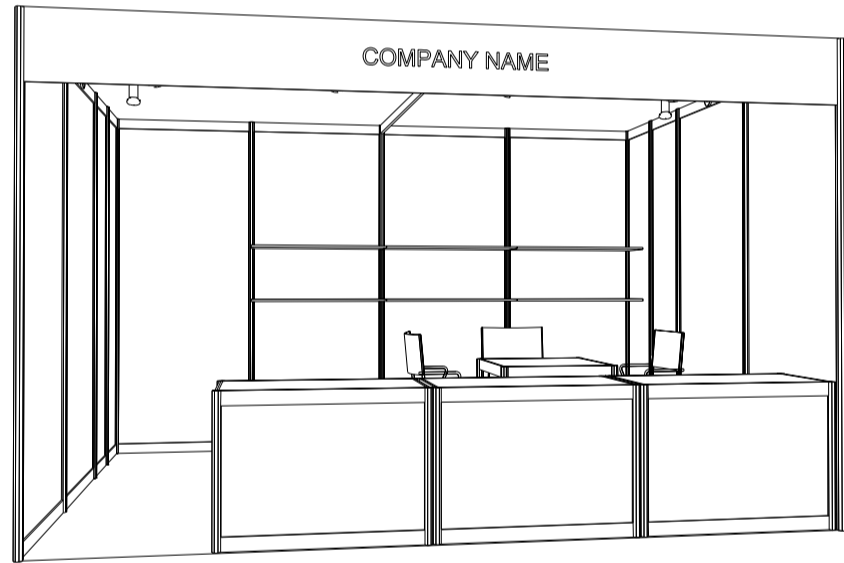

4M x 3M Standard Booth

四米乘三米標準攤位

PLAN
平面圖

PERSPECTIVE
透視圖

ELEVATION
立面圖

BOOTH SPECIFICATIONS		QTY.
	1000W x 500D x 750H LOCKABLE CABINET 儲物櫃	3
	3000W x 300D WOODEN DISPLAY SHELF 陳列架	2
	700W x 700D x 750H MEETING TABLE 正方檯	1
	BLACK LEATHER CHAIR 椅子	3
	13W LED LAMP SPOTLIGHT(YELLOW LIGHT) 13瓦特LED短臂射燈 (黃光)	4
	13W LED LAMP LONGARMED SPOTLIGHT (YELLOW LIGHT) 13瓦特LED長臂射燈 (黃光)	2
	800W SOCKET 800瓦特插座	1
	CEILING BEAM 天花橫樑	6M
	RUBBISH BIN & CARPET (12sqm.) 垃圾桶 & 地毯	