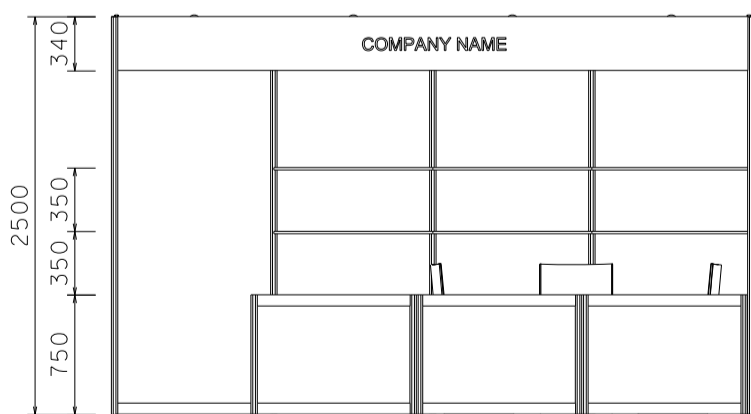

4M x 3M Standard Booth

四米乘三米標準攤位

PLAN
平面圖

PERSPECTIVE
透視圖

ELEVATION
立面圖

BOOTH SPECIFICATIONS		QTY.
	1000W x 500D x 750H LOCKABLE CABINET 儲物櫃	3
	3000W x 300D WOODEN DISPLAY SHELF 陳列架	2
	700W x 700D x 750H MEETING TABLE 正方檯	1
	BLACK LEATHER CHAIR 椅子	3
	13W LED LAMP SPOTLIGHT(YELLOW LIGHT) 13瓦特LED短臂射燈 (黃光)	4
	13W LED LAMP LONGARMED SPOTLIGHT (YELLOW LIGHT) 13瓦特LED長臂射燈 (黃光)	2
	800W SOCKET 800瓦特插座	1
	CEILING BEAM 天花橫樑	6M
	RUBBISH BIN & CARPET (12sqm.) 垃圾桶 & 地毯	